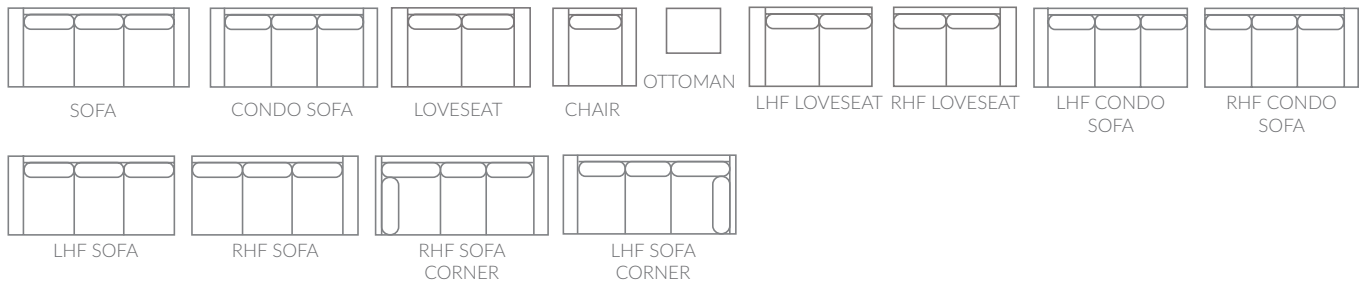

Millie

Vividly sloping arms that frame the sleek silhouette. Eco-friendly construction. Certified sustainable, kiln-dried wood frame. Feather wrapped MicroGel soy-based polyfoam. Web and coil spring system. Benchmade in Canada. Available in fabric or leather.

Full Collection

As an inherent quality of a hand-crafted product, all dimensions are approximate

item	sku	dimensions					
sofa	1242-38	L84"	D34"	H35"	AH22"	SH18"	SD20"
condo sofa	1242-37	L75"	D34"	H35"	AH22"	SH18"	SD20"
loveseat	1242-35	L52"	D34"	H35"	AH22"	SH18"	SD20"
chair	242-20	L29"	D34"	H35"	AH22"	SH18"	SD20"
ottoman	242-14	L22"	D18"	H16"			
RHF loveseat	1242-54	L49.5"	D34"	H35"	AH22"	SH18"	SD20"
LHF loveseat	1242-55	L49.5"	D34"	H35"	AH22"	SH18"	SD20"

item	sku	dimensions					
LHF condo sofa	1242-31	L72.5"	D34"	H35"	AH22"	SH18"	SD20"
RHF condo sofa	1242-32	L72.5"	D34"	H35"	AH22"	SH18"	SD20"
RHF sofa	1242-64	L81.5"	D34"	H35"	AH22"	SH18"	SD20"
LHF sofa	1242-65	L81.5"	D34"	H35"	AH22"	SH18"	SD20"
RHF sofa corner	1242-68	L83.5"	D34"	H35"	AH22"	SH18"	SD20"
LHF sofa corner	1242-69	L83.5"	D34"	H35"	AH22"	SH18"	SD20"